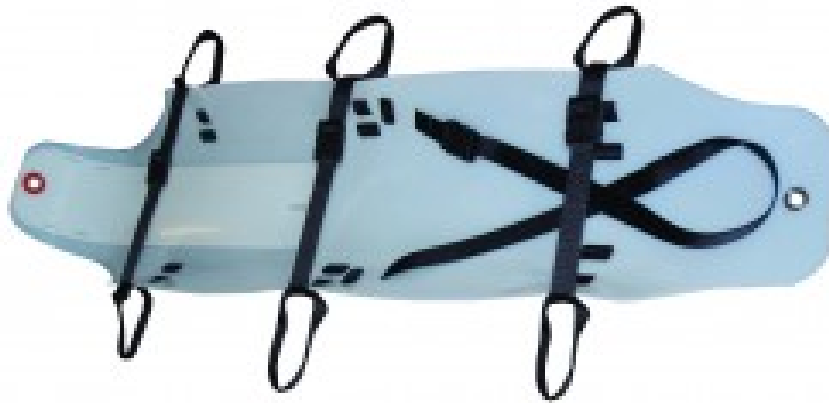

Submarine Manufacturing & Products Limited

+44 (0)1772 687775 info@smp-ltd.co.uk www.smp-ltd.com
Blackpool Road, Newton, Preston, Lancashire, United Kingdom PR4 3RE

PRODUCT DATASHEET SLIX Rapid Response

THIS PRODUCT HAS THE FOLLOWING OPTIONS:

No product options are available.

OVERVIEW

A simple low cost robust stretcher that can be deployed very quickly.

DESCRIPTION

A simple low cost robust stretcher that can be deployed very quickly. X Ray transparent.(One tiny stainless spring in

Submarine Manufacturing & Products Limited

 +44 (0)1772 687775  info@smp-ltd.co.uk  www.smp-ltd.com
Blackpool Road, Newton, Preston, Lancashire, United Kingdom PR4 3RE

each buckle.)Can be dragged along floors narrow corridors up companion ways along sewer pipes up railway embankments across open ground - the skin is low friction does not ruckle or snag and the unit weighs in at under 6 kg.Fast fitadjust buckles rated at 200K. Six easy grip Carry handles. All Closure/Carry handles user replaceable.