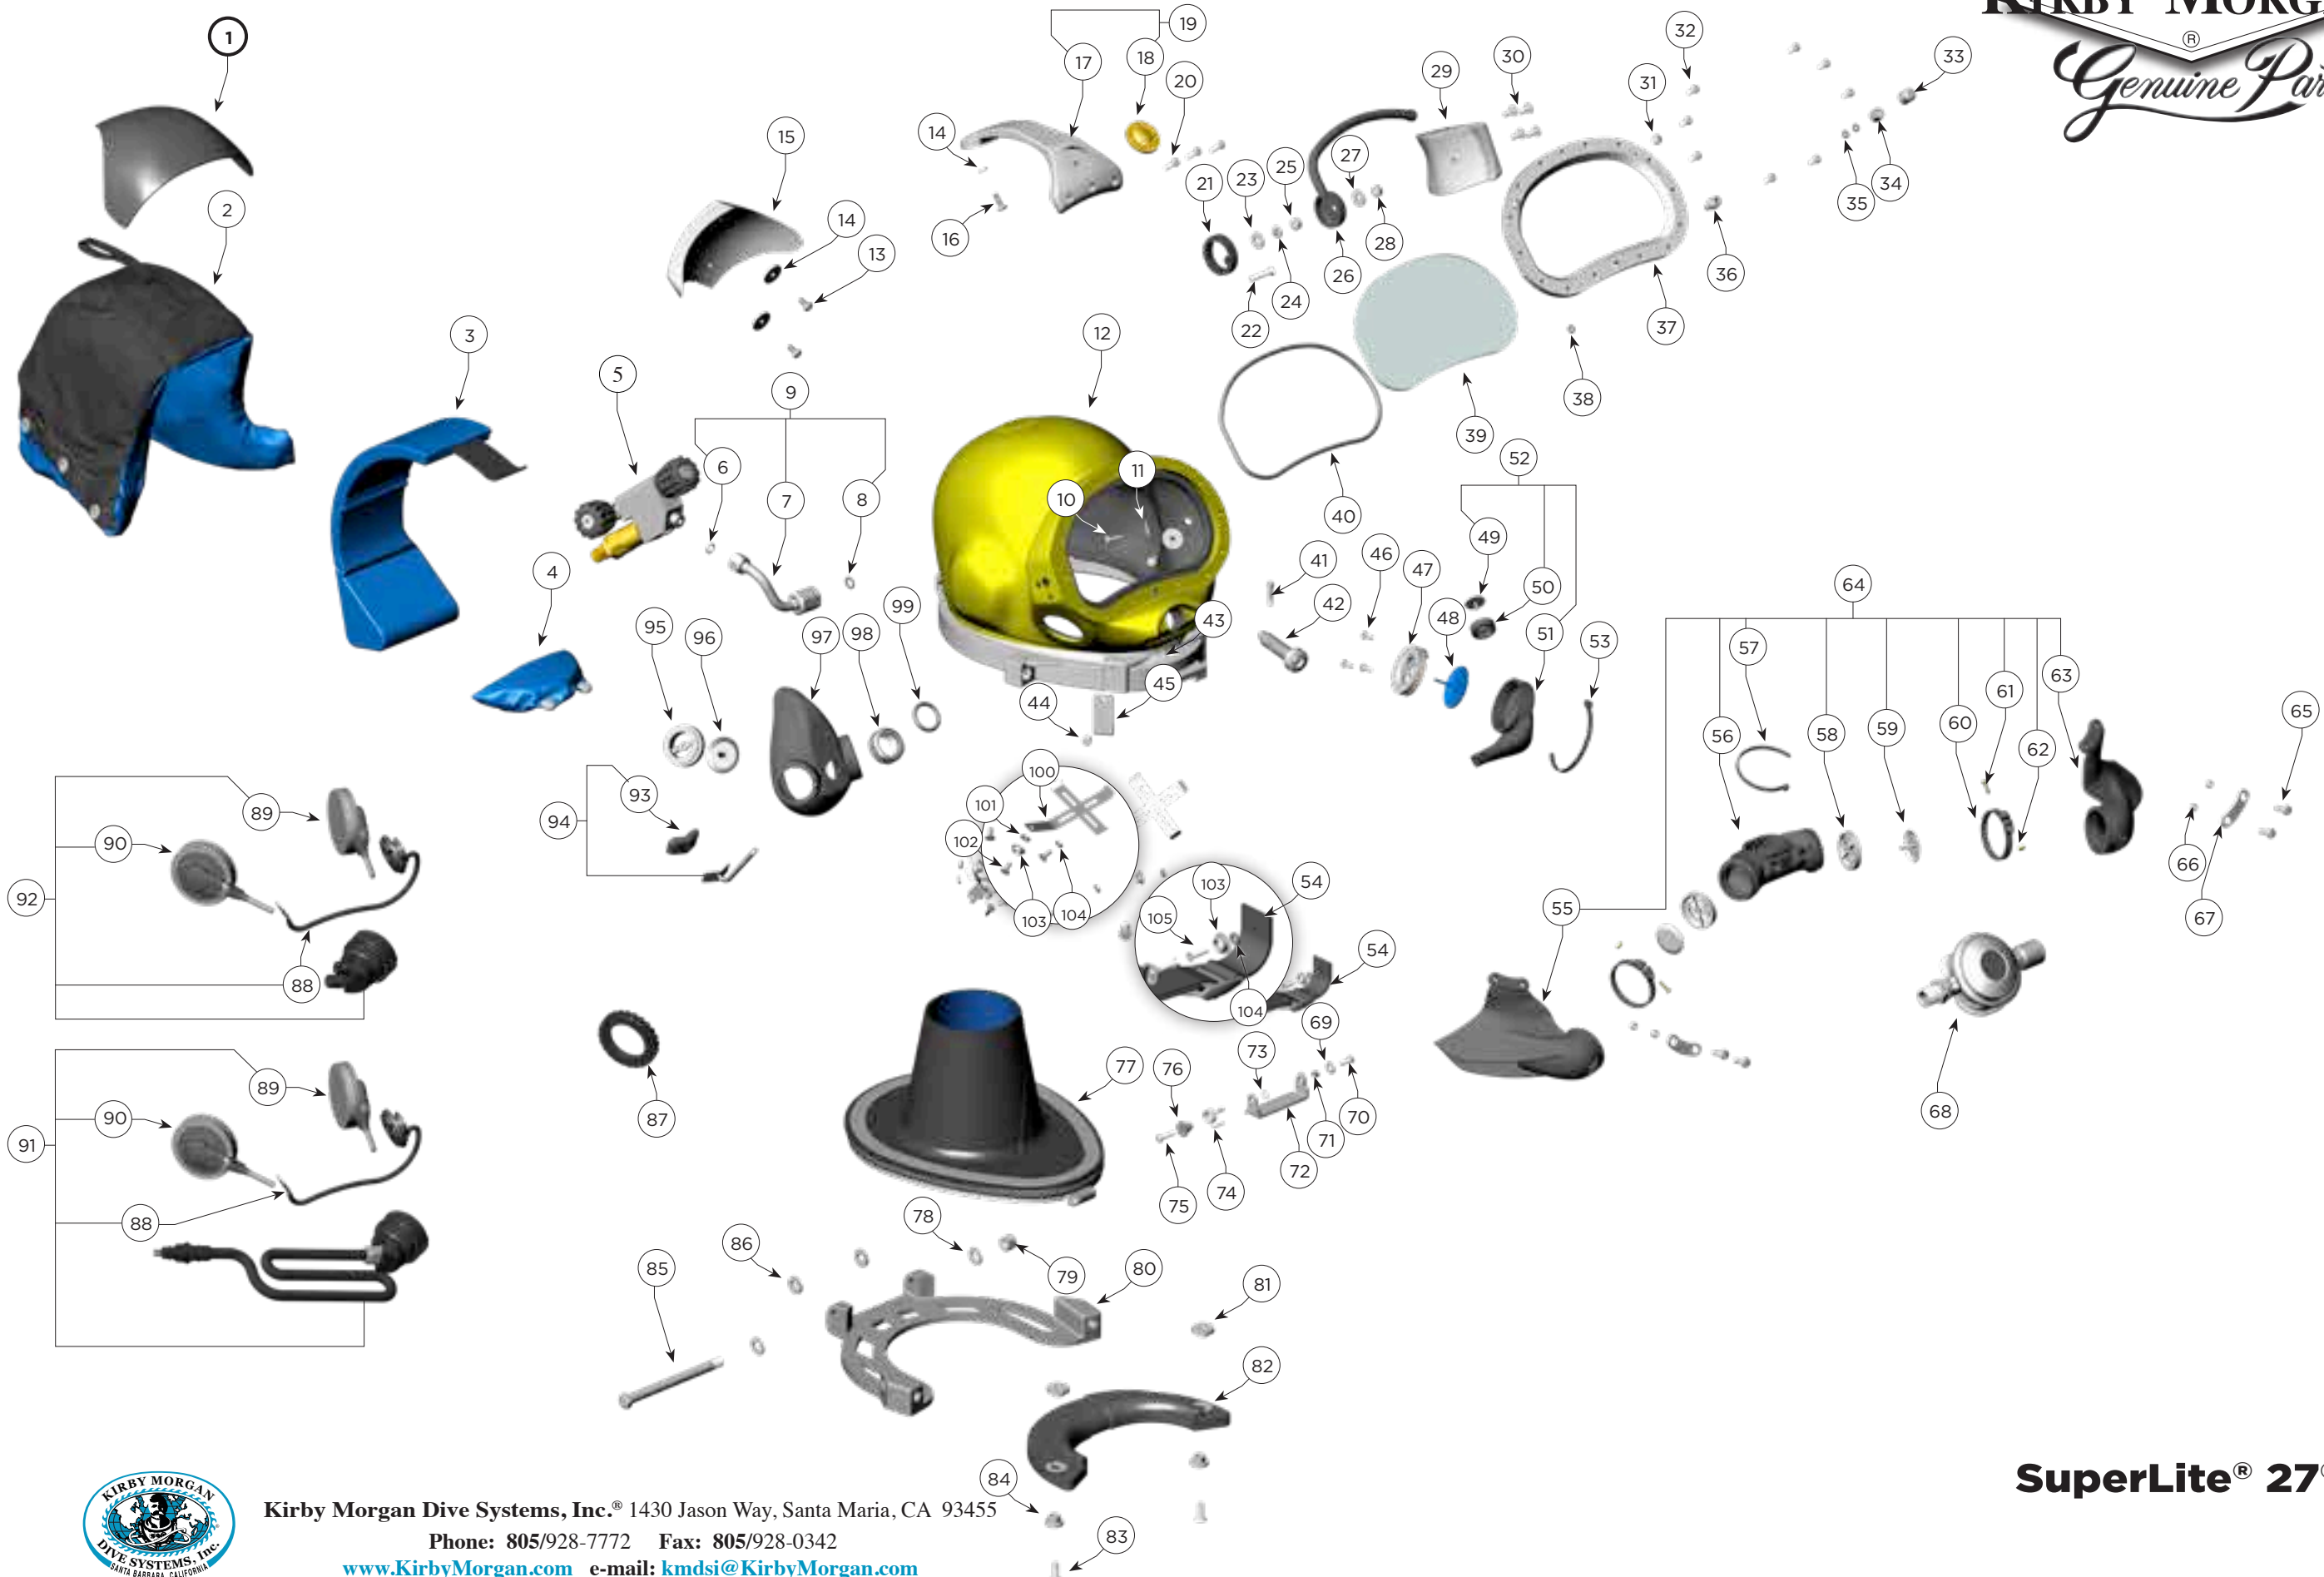

Location #	Part #	Description
36	550-116	Nose Block Guide
	550-249	Nose Block Guide, Brass
	560-070	Port Retainer, w/#36
37	560-071	Port Retainer, Brass, w/#36 Brass
38	510-010	O-ring
39	520-004	Face Port
40	510-260	O-ring, View Port
41	530-015	Screw
42	505-110	Sealed Pull Pin
43	530-032	Screw
44	530-059	Screw
45	540-039	Front Stand Off
46	530-032	Screw
47	550-350	Water Dump Body
48	510-557	Water Dump Valve, SL 27
49	810-025	Valve Purge
50	820-120	Valve Body, Purge
51	510-780	Water Purge Deflector
52	505-726	Water Purge Deflector Assembly
53	520-042	Tie Wrap
54	505-111	Chin Strap Assembly Purchase 525-716 Kit
55	510-786	Starboard Whisker Wing
56	510-759	Tri Valve Exhaust Main Body
57	520-042	Tie Wrap
58	520-200	Whisker Exhaust Valve Insert
59	510-776	Exhaust Valve
60	520-118	Tri/Quad Valve Whisker Clamp
61	530-008	Brass Screw
62	530-009	Brass Nut
63	510-787	Port Whisker Wing
64	505-729	Tri Valve Assembly, SL 27
65	530-045	Screw
66	550-061	Spacer
67	540-015	Kidney Plate
68	505-069	SuperFlow® 350 Regulator Assembly Purchase 525-771 Kit
69	530-546	Washer for Swing Catch
70	530-035	Screw
71	550-061	Spacer
72	540-086	Swing Catch
73	520-167	Teflon® Washer for Swing Catch
74	535-825	Spring, Swing Catch
75	530-045	Screw
76	550-122	Spring Spacer

Location #	Part #	Description
77	505-100	Neck Ring Assembly, SL 27 (neoprene) Medium
78	530-545	Washer
79	530-028	Lock Nut
80	560-111	Locking Collar
81	550-113	Adjustment Nut, Neck Pad
82	520-098	Neck Pad
83	530-064	Screw
84	550-045	T-Washer
85	530-027	Hinge Bolt
86	520-165	Washer
87	320-026	Comm. Mount Nut
88	515-029	Microphone Assembly
89	515-019	Earphone, Left, 15.5"
90	515-018	Earphone, Right, 9"
91	515-024	Comm. Assembly w/MWP
92	515-023	Comm. Assembly w/Posts
93	510-575	Nose Block Pad
94	545-070	Nose Block, SL 27® Includes location #93
95	520-020	Valve Body
96	510-550	Valve, Oral Nasal
	510-690	Oral Nasal Mask
97	510-569	Oral Nasal Mask, Small (sold separately)
98	550-081	Nut, Regulator Mount
99	510-490	O-ring
100	540-054	Earphone Retainer
101	530-519	Washer
102	530-018	Screw
103	530-702	Snap
104	530-527	Washer
105	530-031	Screw

CAUTION

Use only Kirby Morgan original replacement parts. The use of other manufacturers' parts will interfere with the performance characteristics of your life support equipment and may jeopardize your safety. Additionally, any substitutions will void any warranties offered by KMDSI. When ordering spares, always insist on Kirby Morgan original parts.

Kirby Morgan Dive Systems, Inc.® 1430 Jason Way, Santa Maria, CA 93455

Phone: 805/928-7772 Fax: 805/928-0342

www.KirbyMorgan.com e-mail: kmdsi@KirbyMorgan.com

Kirby Morgan Dive Systems, Inc.® 1430 Jason Way, Santa Maria, CA 93455
Phone: 805/928-7772 Fax: 805/928-0342
www.KirbyMorgan.com e-mail: kmdsi@KirbyMorgan.com

SuperLite® 27® Helmet